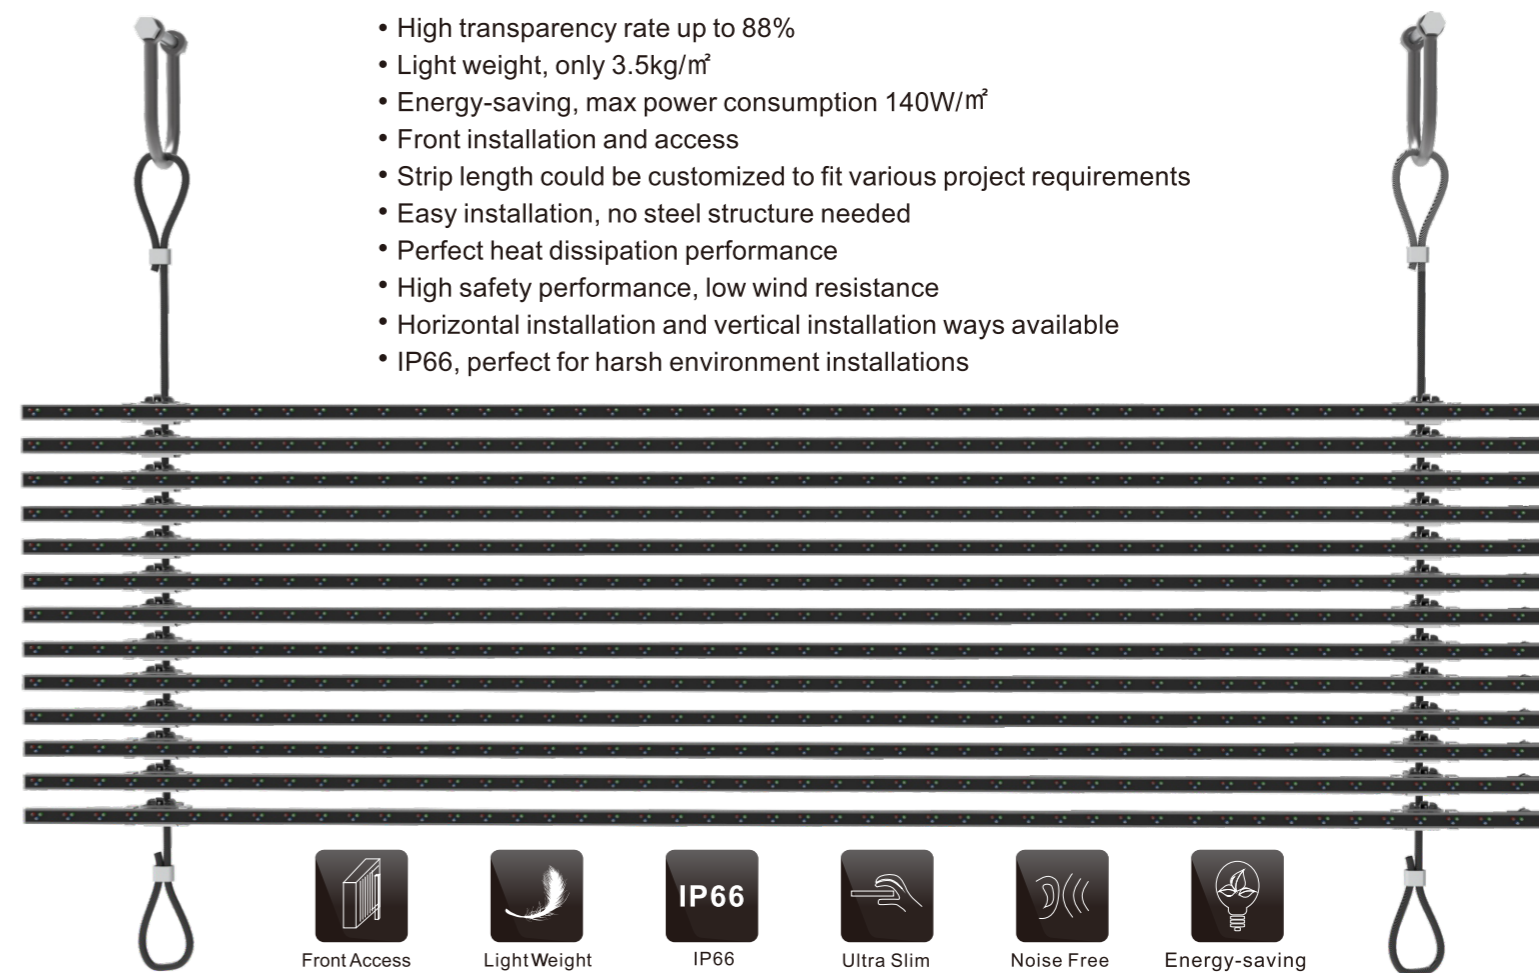

B SERIES

Outdoor media facade LED strip

B SERIES

- High transparency rate up to 88%
- Light weight, only 3.5kg/m²
- Energy-saving, max power consumption 140W/m²
- Front installation and access
- Strip length could be customized to fit various project requirements
- Easy installation, no steel structure needed
- Perfect heat dissipation performance
- High safety performance, low wind resistance
- Horizontal installation and vertical installation ways available
- IP66, perfect for harsh environment installations

Front Access

Light Weight

IP66

Ultra Slim

Noise Free

Energy-saving

CE ETL RoHS EMC

FEATURES

Integrated cable (power & signal)

Customized strip length available

Integrated power box

Regular installation

Vertical installation

Creative installation

SPECIFICATIONS

Parameter	Unit	B25	B31.25	B42.5	B100
Pixel pitch	mm	25	31.25	42.5	1000
Brightness	nits	7000	7000	5500	4000
Pixel configuration	R/G/B	DIP346 (1R1G1B)	DIP346 (1R1G1B)	DIP346 (2R2G2B)	DIP346 (4R4G3B)
Colour temperature	deg.K	6500			
Viewing angle-Horizontal(50% brightness)	deg.	120 (+60/-60)			
Viewing angle-Vertical (50% brightness)	deg.	100 (+50/-50)			
Recommended minimum viewing distance	m	25	31	42	100
panel width/ stripe length	mm	3000	3375	3400	3200
panel height/ stripe width	mm	12	12	12	12
panel depth/ stripe depth	mm	13	13	13	13
panel area/ stripe area	m ²	0.0360	0.0405	0.0408	0.0384
Transparency ratio	%	45	60	68	88
panel material/ stripe housing material		Aluminum			
Panel weight	Kg/m	0.27			
Ingress protection (front/rear)	IP	66/66			
Pixel matrix per panel		120x1	108x1	80x1	80x1
Brightness control		255			
Digital processing	bit	16			
Frame rate	Hertz	50/60			
Display refresh rate	Hertz	5000			
Input voltage	VAC	100~240			
Input power frequency	Hertz	50~60			
Input power (Max.)	W/m ²	430	310	225	140
Input power (Avg.)	W/m ²	150	110	78	50
Operating temperature range	deg.C	20~+50			
Lifetime (50% brightness)	Hour	100,000			